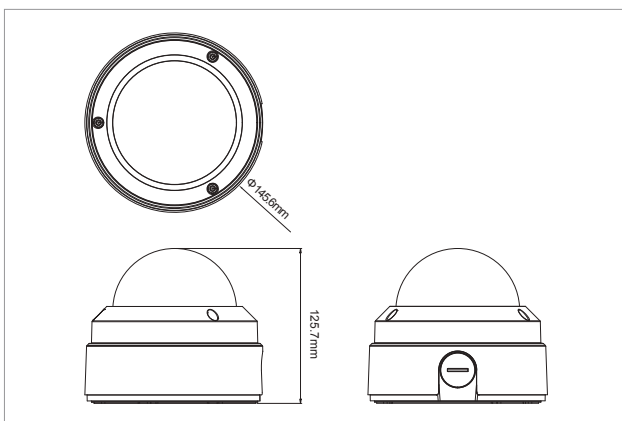

Specifications

Camera General Information

Image Sensor	1/3" 3MP True WDR progressive scan CMOS sensor
Minimum Illumination	B/W 0 lux/Color 0.1 lux
Lens	Motorized (3-10mm, F1.4)
Field of View	Horizontal: 31.8°~75.3° Vertical: 17.6°~42.7° Diagonal: 36.1°~82.6°
Iris Type	P-iris
Day and Night	YES (Ture D/N)
IR Distance	Effective up to 25 meter
IR Wavelength	850nm(16 pcs Φ 5.0 IR-LED, 8pcs 6.0 Φ IR-LED)
IR Control	Smart IR
ICR	YES
WDR	YES
Image Enhance	Brightness, Contrast, Saturation, Sharpness, Backlight compensation, Mirror, Flip, Day/Night, Anti-flicker

Video

Video Compression	H.264/M-JPEG
Video Streaming	Triple streaming H.264 Stream 1/H.264 Stream2/MJPEG Stream 3
Video Resolution	1920x1080 to 320x240
Video Quality	VBR/CBR
Frame Rate	1920x1080 @30 fps 1280x720 @30 fps 720x576 @30 fps 720x480 @30 fps 640x480 @30 fps 320x240 @30 fps

Audio

Audio Streaming	Two-way
Audio Compression	G.711 8KHz/16bit
Audio Input	Line-in
Audio Output	Line-out

Dimension Drawing

Network

Interface	10/100/1000 Mbps Ethernet, RJ-45
Supported Protocols	HTTP, TCP/IP, UDP, RTP, RTSP, FTP, SMTP, DHCP, DNS, DDNS, NTP, uPnP, ONVIF, IPv4/v6
Browser	Internet Explorer (support up to IE 10), Chrome, Firefox, Safari
Security	Multi-level passwords /HTTP encryption

I/O Connector

Audio in/out Port	Terminal block 1 in/1out
D I/O	DIX1,DOx1
RS485	N/A
Micro SD Card Slot	YES
RJ45	YES

Event Management

Event trigger	Motion detection , DI
Notifications	Trigger alarm output, email/FTP and record video to PC or SD card
post Recording	YES
Pre Recording	YES

Power

DC/AC	DC 12V/AC 24V terminal block
PoE	YES/IEEE 802.3af

General

Power Consumption	12W max.
Weight	1725g
Dimension	Φ 145.6mm x 125.7mm (H)
Operating Temp.	-40°C ~ 60°C/-40°F ~ 140°F
Humidity	90% RH (no condensation)
Certification	CE/FCC
Vandal Resistant	IK10
Weather Prove	IP66, built-in heater
Application	SDK available for application development

Packaging Information

NWT	1725g
GWT	2055g
Dimension	225mm x 202mm x 156mm